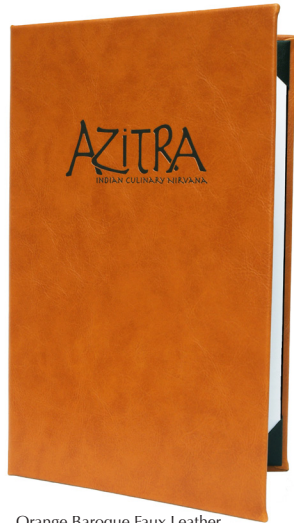

BAROQUE FAUX LEATHER

BOODLE BOOKS

This heavy-duty distressed faux leather offers a rich color pallet that is long lasting, stain resistant, and washable. This leatherlike finish has an artistic style that is appealing to the eye and touch and is reminiscent of old world detail. Your logo can be foil or blind debossed or screen printed.

Orange Baroque Faux Leather
BFX-ORA

PRICING

Prices are per book, nonpadded with square corners, using colors shown at left for cover material. Includes Summit Leatherette inside lining (p. 2). See below for logo decoration and options.